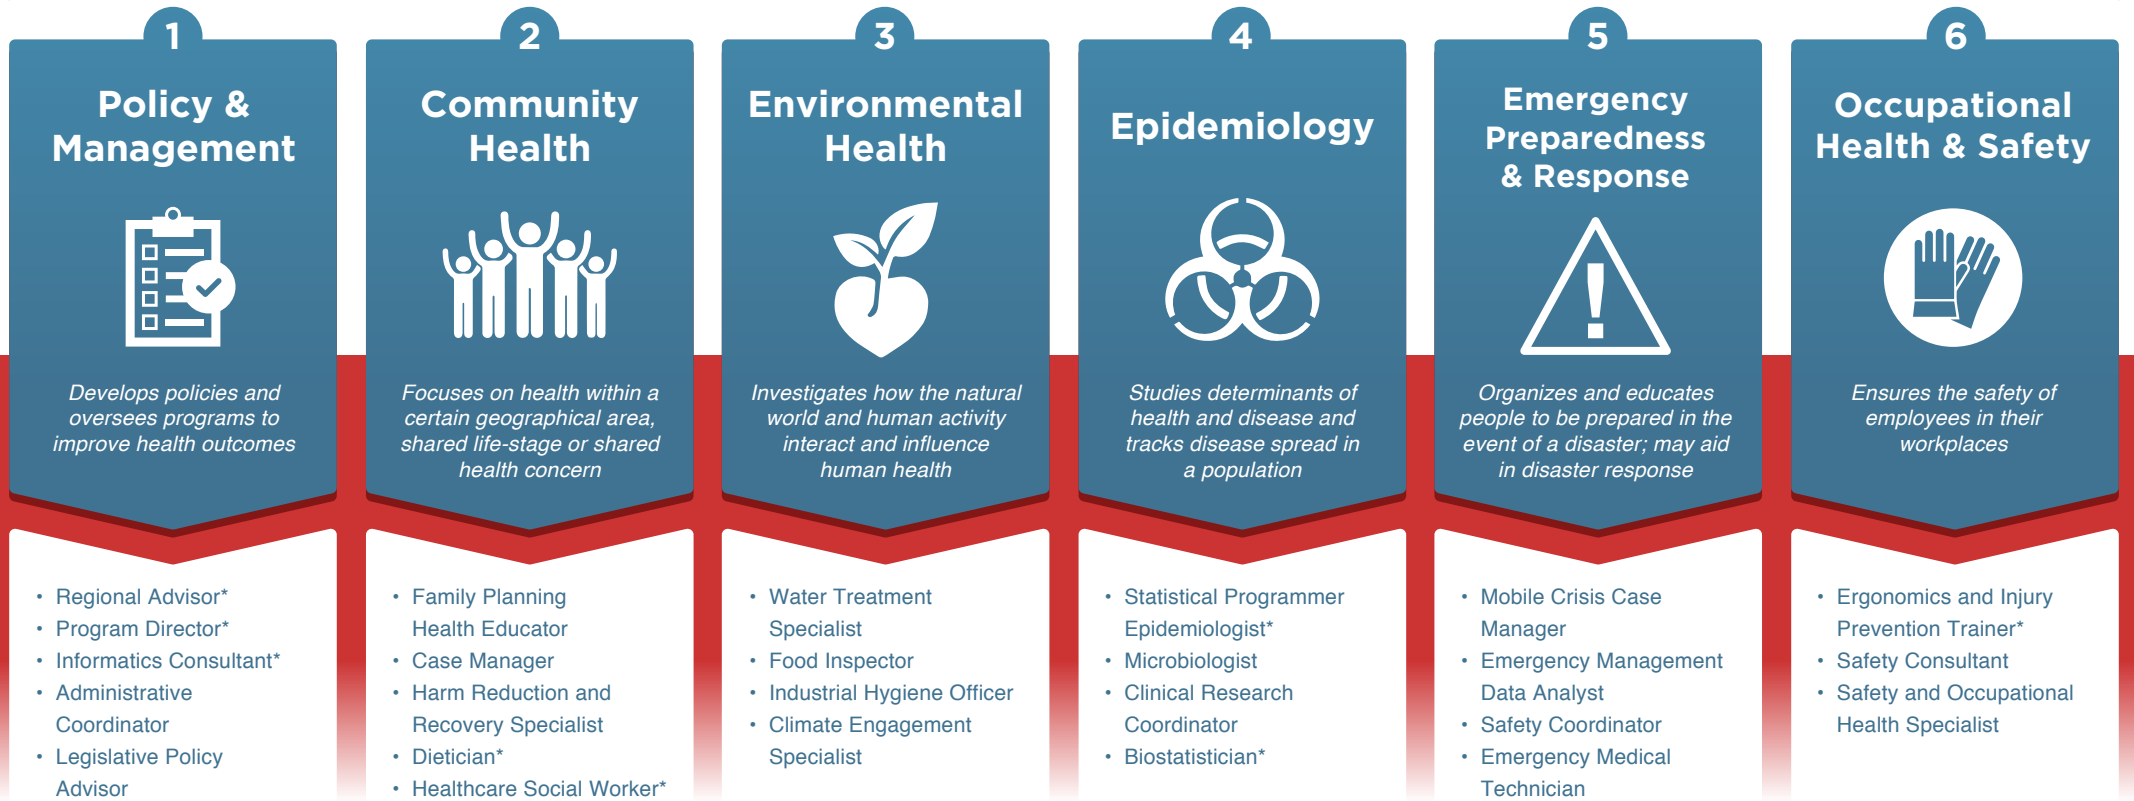

CAREER PATHS IN PUBLIC/GLOBAL HEALTH

S E C T O R S

* = requires graduate degree

S A M P L E J O B T I T L E S

ADDITIONAL RESOURCES

More Information on Public Health:

- publichealthonline.org
- publichealth.org
- apha.org
- explorehealthcareers.org
- globalhealth.org

Job/School Search:

- indeed.com
- idealist.com
- cfusion.sph.emory.edu
- aspgh.org/program-finder

Local Seattle Companies:

- Bill & Belinda Gates Foundation
- PATH
- World Relief
- King County Public Health
- Washington Global Health Alliance

Other Major Companies/Programs:

- USAID
- World Health Organization
- Center for Disease Control
- PeaceCorps
- AmeriCorps